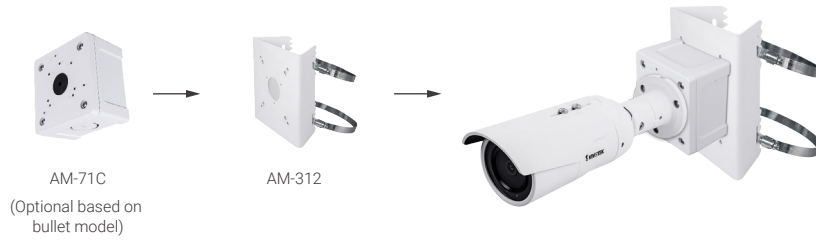

Mounting Type

Outdoor

Pole Mount

Corner Mount

Wall Mount*

1