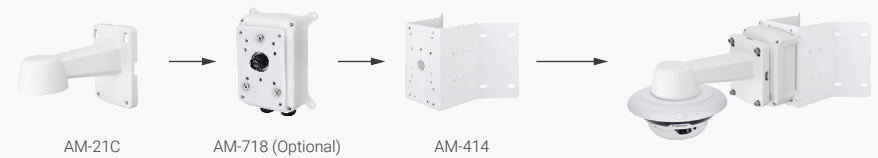

Mounting Type

Outdoor

Pendant Mount*

Ceiling Mount

Parapet Mount

Wall Mount*

1

2

Pole Mount*

1

2

Corner Mount*

1

2

Speed Dome Cameras

Pendant Mount-1			Supported Domes
AM-114 Pendant Head	AM-116 (20cm) AM-117 (40cm) (Optional)	AM-529 Mounting Adaptor	SD9368-EHL, SD9384-EHL
			
Pendant Mount-2			Supported Domes
AM-118 Pendant Head	AM-116 (20cm) AM-117 (40cm) (Optional)	AM-52A Mounting Adaptor	SD9161-H
			
Wall Mount - 1			Supported Domes
AM-220 Wall Mount Bracket	AM-718 Waterproof Junction Box (Optional)		SD9368-EHL, SD9384-EHL
			
Wall Mount - 2			Supported Domes
AM-221 Gooseneck Bracket	AM-718 Waterproof Junction Box (Optional)	AM-529 Mounting Adaptor	SD9368-EHL, SD9384-EHL
			
Wall Mount - 3			Supported Domes
AM-21C Wall Mount Bracket	AM-718 Waterproof Junction Box (Optional)		SD9161-H
			

Pole Mount - 1			Supported Domes
AM-314 or AM-315 Pole Mount Bracket	AM-220 Wall Mount Bracket	AM-718 Waterproof Junction Box (Optional)	SD9368-EHL, SD9384-EHL
			
Pole Mount - 2			Supported Domes
AM-314 or AM-315 Pole Mount Bracket Head	AM-221 Gooseneck Bracket	AM-718 Waterproof Junction Box (Optional)	SD9368-EHL, SD9384-EHL
			
Corner Mount - 1			Supported Domes
AM-414 Corner Mount Bracket	AM-220 Wall Mount Bracket	AM-718 Waterproof Junction Box (Optional)	SD9368-EHL, SD9384-EHL
			
Corner Mount - 2			Supported Domes
AM-414 Corner Mount Bracket	AM-221 Gooseneck Bracket	AM-718 Waterproof Junction Box (Optional)	SD9368-EHL, SD9384-EHL
			
Parapet Mount			Supported Domes
AM-231 Parapet Mounting Bracket		AM-529 Mounting Adaptor	SD9368-EHL, SD9384-EHL
			
Ceiling Mount			Supported Domes
AM-107 Recessed Kit		SD9161-H	
			