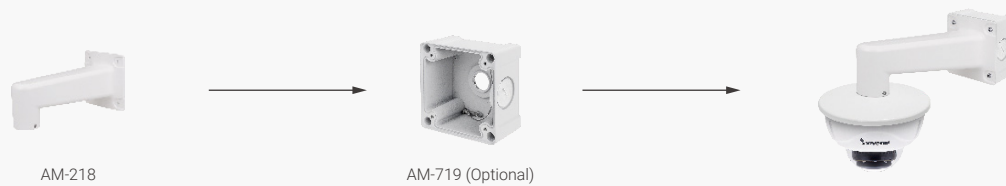

Adaptor Plate - 1		Supported Domes
AM-514		FD9165-HT, FD9165-HT-A, FD9171-HT, FD9187-H(T), FD9187-HT-A
Adaptor Plate - 2		Supported Domes
AM-51D		FD9189-H(T)-v2
Adaptor Plate - 3		Supported Domes
AM-51E		FD9166-HN
Conduit Box - 1		Supported Domes
AM-712 Conduit Box		FD9171-HT, FD9166-HN
Conduit Box - 2		Supported Domes
AM-71F Indoor Conduit Box		FD9369

Mounting Type

Indoor

Pendant Mount*

Wall Mount*

1

2

* Please select the correct mounting adapter/conduit box for each mounting scenario.

Bullet Cameras

Pole Mount		Supported Domes
AM-312 Pole Mount Bracket 	IB9365-(E)HT, IB9367-EHT-v2, IB9387-(E)H(T), IB9391-EHT, IB9389-EH(T)-v2, TB9330-E, TB9331-E, IB9365-LPR(-W), IB9387-LPR(-W)	
Corner Mount		Supported Domes
AM-412 (V03) Corner Mount Bracket 	IB9365-(E)HT, IB9367-EHT-v2, IB9387-(E)H(T), IB9391-EHT, IB9389-EH(T)-v2, TB9330-E, TB9331-E, IB9365-LPR(-W), IB9387-LPR(-W)	
Adaptor Plate		Supported Domes
AM-523 Adaptor Plate for 4" Square Electrical Boxes 	IB9360-H, IB9380-H, IB9388-HT, IB9389-EH(T)-v2	
Junction Box - 1		Supported Domes
AM-719 Outdoor Junction Box 	IB9365-(E)HT, IB9387-(E)H(T), IB9387-(E)HT-A, IB9391-EHT, TB9330-E, TB9331-E, IB9365-LPR(-W), IB9387-LPR(-W)	

Junction Box - 2		Supported Domes
AM-71C Waterproof Junction Box 	IB9360-H, IB9368-HT, IB9380-H, IB9388-HT, IB9389-EH(T)-v2	
Conduit Box - 1		Supported Domes
AM-71E (V02) Outdoor Conduit Box 	IB9360-H, IB9380-H, IB9369	
Conduit Box - 2		Supported Domes
AM-71F Indoor Conduit Box 	IB9360-H, IB9380-H, IB9369	