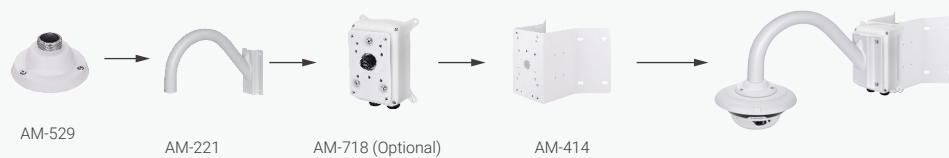

Mounting Type

Outdoor

Pendant Mount*

Ceiling Mount

Parapet Mount

Wall Mount*

1

2

Pole Mount*

1

2

Corner Mount*

1

2

Speed Dome Cameras

Pendant Mount-1			Supported Domes
AM-114 Pendant Head	AM-116 (20cm) AM-117 (40cm) (Optional)	AM-529 Mounting Adaptor	SD9368-EHL, SD9384-EHL
			
Pendant Mount-2			Supported Domes
AM-118 Pendant Head	AM-116 (20cm) AM-117 (40cm) (Optional)	AM-52A Mounting Adaptor	SD9161-H
			
Wall Mount - 1			Supported Domes
AM-220 Wall Mount Bracket	AM-718 Waterproof Junction Box (Optional)		SD9368-EHL, SD9384-EHL
			
Wall Mount - 2			Supported Domes
AM-221 Gooseneck Bracket	AM-718 Waterproof Junction Box (Optional)	AM-529 Mounting Adaptor	SD9368-EHL, SD9384-EHL
			
Wall Mount - 3			Supported Domes
AM-21C Wall Mount Bracket	AM-718 Waterproof Junction Box (Optional)		SD9161-H
			

Pole Mount - 1			Supported Domes
AM-314 or AM-315 Pole Mount Bracket	AM-220 Wall Mount Bracket	AM-718 Waterproof Junction Box (Optional)	SD9368-EHL, SD9384-EHL
			
Pole Mount - 2			Supported Domes
AM-314 or AM-315 Pole Mount Bracket Head	AM-221 Gooseneck Bracket	AM-718 Waterproof Junction Box (Optional)	SD9368-EHL, SD9384-EHL
			
Corner Mount - 1			Supported Domes
AM-414 Corner Mount Bracket	AM-220 Wall Mount Bracket	AM-718 Waterproof Junction Box (Optional)	SD9368-EHL, SD9384-EHL
			
Corner Mount - 2			Supported Domes
AM-414 Corner Mount Bracket	AM-221 Gooseneck Bracket	AM-718 Waterproof Junction Box (Optional)	SD9368-EHL, SD9384-EHL
			
Parapet Mount			Supported Domes
AM-231 Parapet Mounting Bracket		AM-529 Mounting Adaptor	SD9368-EHL, SD9384-EHL
			
Ceiling Mount			Supported Domes
AM-107 Recessed Kit		SD9161-H	
			