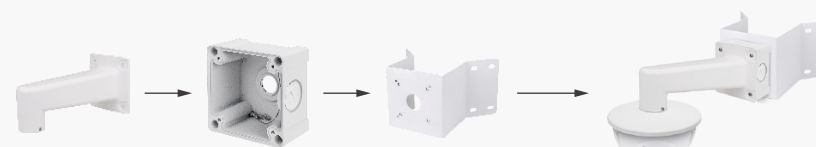

1

AM-221

AM-718 (Optional)

AM-414

2

AM-218

AM-719 (Optional)

AM-412

* Please select the correct mounting adapter/conduit box for each mounting scenario.

Indoor Fixed Dome Cameras

Mounting Adaptors		Supported Domes
AM-527 (v02)		FD9165-HT, FD9165-HT-A, FD9171-HT, FD9187-H(T), FD9187-HT-A
AM-528		FD9189-H(T)-v2
AM-52B (May also require AM-522 coupler)		FD9166-HN
AM-520 (v05)		FD9167-HT-v2
L-Bracket - 1		Supported Domes
AM-21A (V02)		FD9171-HT, FD9165-HT, FD9165-HT-A, FD9187-H(T), FD9187-HT-A, FD9189-H(T)-v2
L-Bracket - 2		Supported Domes
AM-21B		FD9166-HN
Recessed Kit		Supported Domes
AM-105 (V03)		FD9165-HT, FD9165-HT-A, FD9171-HT, FD9187-H(T), FD9187-HT-A