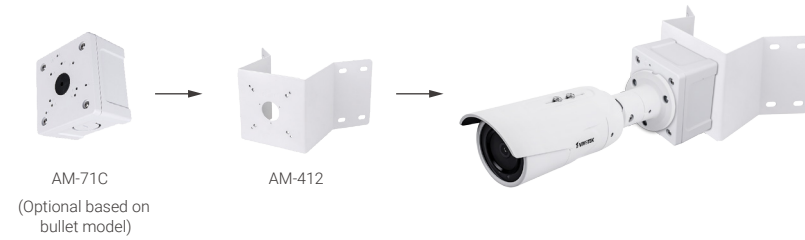

Mounting Type

Outdoor

Pole Mount

Corner Mount

Wall Mount*

1