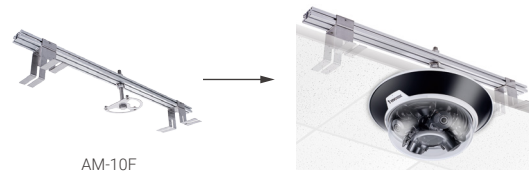

Multi-Sensor Cameras

Pendant Mount			Supported Domes	
AM-114 Pendant Head	AM-116 (20cm) AM-117 (40cm) (Optional)	AM-529 Mounting Adaptor	MA9322-EHTV	
				
Wall Mount - 1			Supported Domes	
AM-21C Wall Mount Bracket	AM-718 Waterproof Junction Box (Optional)		MA9322-EHTV	
				
Wall Mount - 2			Supported Domes	
AM-221 Gooseneck Bracket	AM-718 Waterproof Junction Box (Optional)	AM-529 Mounting Adaptor	MA9322-EHTV	
				
Pole Mount - 1			Supported Domes	
AM-314 or AM-315 Pole Mount Bracket	AM-21C Wall Mount Bracket	AM-718 Waterproof Junction Box (Optional)	MA9322-EHTV	
				
Pole Mount - 2			Supported Domes	
AM-314 or AM-315 Pole Mount Bracket Head	AM-221 Gooseneck Bracket	AM-718 Waterproof Junction Box (Optional)	AM-529 Mounting Adaptor	MA9322-EHTV
				

Corner Mount - 1			Supported Domes	
AM-414 Corner Mount Bracket	AM-21C Wall Mount Bracket	AM-718 Waterproof Junction Box (Optional)	MA9322-EHTV	
				
Corner Mount - 2			Supported Domes	
AM-414 Corner Mount Bracket	AM-221 Gooseneck Bracket	AM-718 Waterproof Junction Box (Optional)	AM-529 Mounting Adaptor	MA9322-EHTV
				
Parapet Mount			Supported Domes	
AM-231 Parapet Mounting Bracket	AM-529 Mounting Adaptor		MA9322-EHTV	
				
Ceiling Mount			Supported Domes	
	AM-10F Recessed Kit		MA9322-EHTV	
				

Mounting Type

Outdoor

Pendant Mount*

Ceiling Mount

Parapet Mount

Wall Mount*

1

2