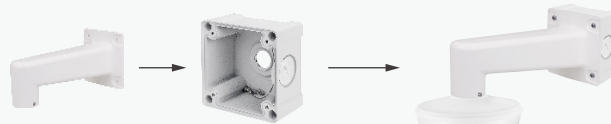

Pole Mount		Supported Domes
AM-312 Pole Mount Bracket		MS9321-EHV
Corner Mount		Supported Domes
AM-412 (V03) Corner Mount Bracket		MS9321-EHV
Wall Mount		Supported Domes
AM-21N Wall Mount Bracket (20°)		MS9390-HV (AM-21N can be paired with AM-312 or AM-412)

Mounting Type

Outdoor

Pendant Mount*

1

AM-116/117

AM-114

Wall Mount*

1

AM-221

AM-718 (Optional)

2

AM-218

AM-719 (Optional)

Pole Mount*

1

AM-221