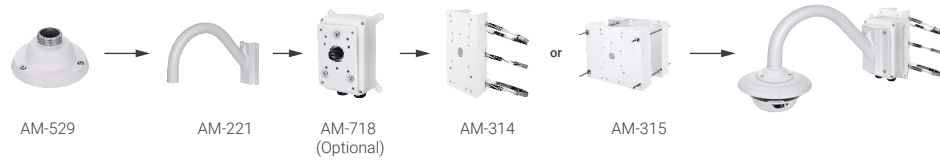

Corner Mount - 1			Supported Domes	
AM-414 Corner Mount Bracket	AM-21C Wall Mount Bracket	AM-718 Waterproof Junction Box (Optional)	MA9322-EHTV	
				
Corner Mount - 2			Supported Domes	
AM-414 Corner Mount Bracket	AM-221 Gooseneck Bracket	AM-718 Waterproof Junction Box (Optional)	AM-529 Mounting Adaptor	MA9322-EHTV
				
Parapet Mount			Supported Domes	
AM-231 Parapet Mounting Bracket	AM-529 Mounting Adaptor		MA9322-EHTV	
				
Ceiling Mount			Supported Domes	
	AM-10F Recessed Kit		MA9322-EHTV	
				

Mounting Type

Outdoor

Pendant Mount*

Ceiling Mount

Parapet Mount

Wall Mount*

1

2

Pole Mount*

1

2

Corner Mount*

1

2

Speed Dome Cameras

Pendant Mount-1			Supported Domes
AM-114 Pendant Head	AM-116 (20cm) AM-117 (40cm) (Optional)	AM-529 Mounting Adaptor	SD9368-EHL, SD9384-EHL
			
Pendant Mount-2			Supported Domes
AM-118 Pendant Head	AM-116 (20cm) AM-117 (40cm) (Optional)	AM-52A Mounting Adaptor	SD9161-H
			
Wall Mount - 1			Supported Domes
AM-220 Wall Mount Bracket	AM-718 Waterproof Junction Box (Optional)		SD9368-EHL, SD9384-EHL
			
Wall Mount - 2			Supported Domes
AM-221 Gooseneck Bracket	AM-718 Waterproof Junction Box (Optional)	AM-529 Mounting Adaptor	SD9368-EHL, SD9384-EHL
			
Wall Mount - 3			Supported Domes
AM-21C Wall Mount Bracket	AM-718 Waterproof Junction Box (Optional)		SD9161-H
			