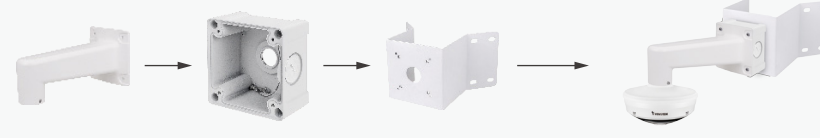

1

AM-221

AM-718 (Optional)

AM-414

2

AM-218

AM-719 (Optional)

AM-312

Multi-Sensor Cameras

Pendant Mount			Supported Domes	
AM-114 Pendant Head	AM-116 (20cm) AM-117 (40cm) (Optional)	AM-529 Mounting Adaptor	MA9322-EHTV	
				
Wall Mount - 1			Supported Domes	
AM-21C Wall Mount Bracket	AM-718 Waterproof Junction Box (Optional)		MA9322-EHTV	
				
Wall Mount - 2			Supported Domes	
AM-221 Gooseneck Bracket	AM-718 Waterproof Junction Box (Optional)	AM-529 Mounting Adaptor	MA9322-EHTV	
				
Pole Mount - 1			Supported Domes	
AM-314 or AM-315 Pole Mount Bracket	AM-21C Wall Mount Bracket	AM-718 Waterproof Junction Box (Optional)	MA9322-EHTV	
				
Pole Mount - 2			Supported Domes	
AM-314 or AM-315 Pole Mount Bracket Head	AM-221 Gooseneck Bracket	AM-718 Waterproof Junction Box (Optional)	AM-529 Mounting Adaptor	MA9322-EHTV
				

Corner Mount - 1			Supported Domes	
AM-414 Corner Mount Bracket	AM-21C Wall Mount Bracket	AM-718 Waterproof Junction Box (Optional)	MA9322-EHTV	
				
Corner Mount - 2			Supported Domes	
AM-414 Corner Mount Bracket	AM-221 Gooseneck Bracket	AM-718 Waterproof Junction Box (Optional)	AM-529 Mounting Adaptor	MA9322-EHTV
				
Parapet Mount			Supported Domes	
AM-231 Parapet Mounting Bracket	AM-529 Mounting Adaptor		MA9322-EHTV	
				
Ceiling Mount			Supported Domes	
	AM-10F Recessed Kit		MA9322-EHTV	
				