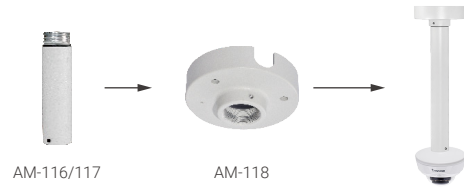

Mounting Type

Indoor

Pendant Mount*