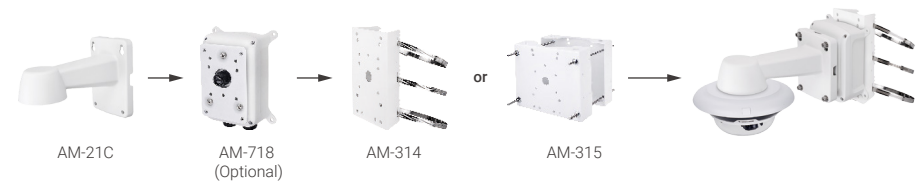

Corner Mount - 1			Supported Domes	
AM-414 Corner Mount Bracket	AM-21C Wall Mount Bracket	AM-718 Waterproof Junction Box (Optional)	MA9322-EHTV	
				
Corner Mount - 2			Supported Domes	
AM-414 Corner Mount Bracket	AM-221 Gooseneck Bracket	AM-718 Waterproof Junction Box (Optional)	AM-529 Mounting Adaptor	MA9322-EHTV
				
Parapet Mount			Supported Domes	
AM-231 Parapet Mounting Bracket	AM-529 Mounting Adaptor		MA9322-EHTV	
				
Ceiling Mount			Supported Domes	
	AM-10F Recessed Kit		MA9322-EHTV	
				

Mounting Type

Outdoor

Pendant Mount*

Ceiling Mount

Parapet Mount

Wall Mount*

1

2

Pole Mount*

1

2

Corner Mount*

1

2

Speed Dome Cameras

Pendant Mount-1			Supported Domes
AM-114 Pendant Head	AM-116 (20cm) AM-117 (40cm) (Optional)	AM-529 Mounting Adaptor	SD9368-EHL, SD9384-EHL
			
Pendant Mount-2			Supported Domes
AM-118 Pendant Head	AM-116 (20cm) AM-117 (40cm) (Optional)	AM-52A Mounting Adaptor	SD9161-H
			
Wall Mount - 1			Supported Domes
AM-220 Wall Mount Bracket	AM-718 Waterproof Junction Box (Optional)		SD9368-EHL, SD9384-EHL
			
Wall Mount - 2			Supported Domes
AM-221 Gooseneck Bracket	AM-718 Waterproof Junction Box (Optional)	AM-529 Mounting Adaptor	SD9368-EHL, SD9384-EHL
			
Wall Mount - 3			Supported Domes
AM-21C Wall Mount Bracket	AM-718 Waterproof Junction Box (Optional)		SD9161-H
			