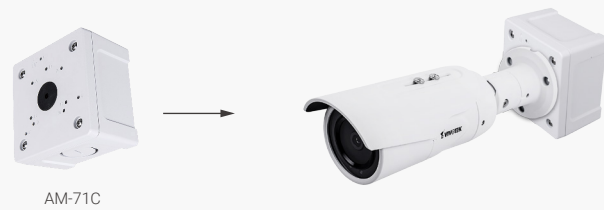

Mounting Type

Outdoor

Pole Mount

Corner Mount

Wall Mount*

1

2

360° Fisheye Cameras

Mounting Adaptors		Supported Domes
AM-525		FE9380-HV, FE9382-EHV-v2, FE9391-EHV-v2
AM-52B		FE9180-H, FE9191-H-v2
Conduit Box		Supported Domes
AM-216 Wall Mount Bracket (15°)		FE9180-H

180° Panoramic Cameras